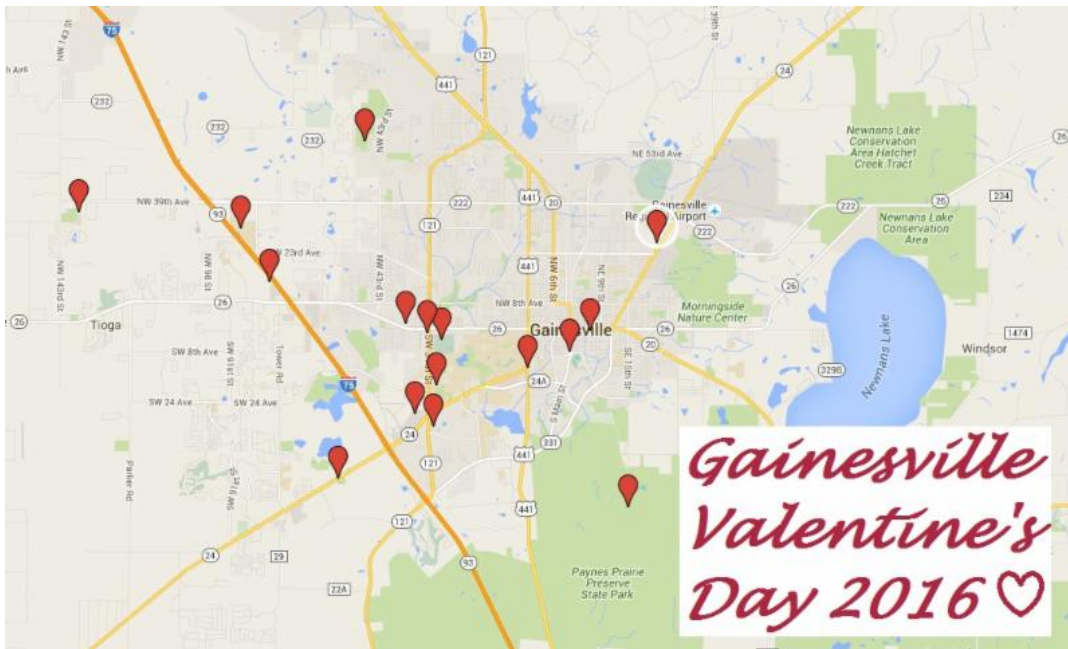

HAPPY
VALENTINE'S
DAY!

***Valentine's Day
Activities***

*Click on the map below to discover some fun ways to spend
your Valentine's Day!*

February Discover

Gainesville

Registration opens February 15th!

**DISCOVER GAINESVILLE:
THE HARLEM GLOBETROTTERS**

**THURSDAY, FEBRUARY 25TH
DOORS OPEN AT 6PM,
SHOW STARTS AT 7PM IN
THE O'CONNELL CENTER**

OCL
DIVISION OF STUDENT AFFAIRS
UNIVERSITY OF FLORIDA
OFF CAMPUS LIFE

THE ORIGINAL
**HARLEM
GLOBETROTTERS**

Off Campus Life will be giving away
30 tickets to UF students. First come, first serve!